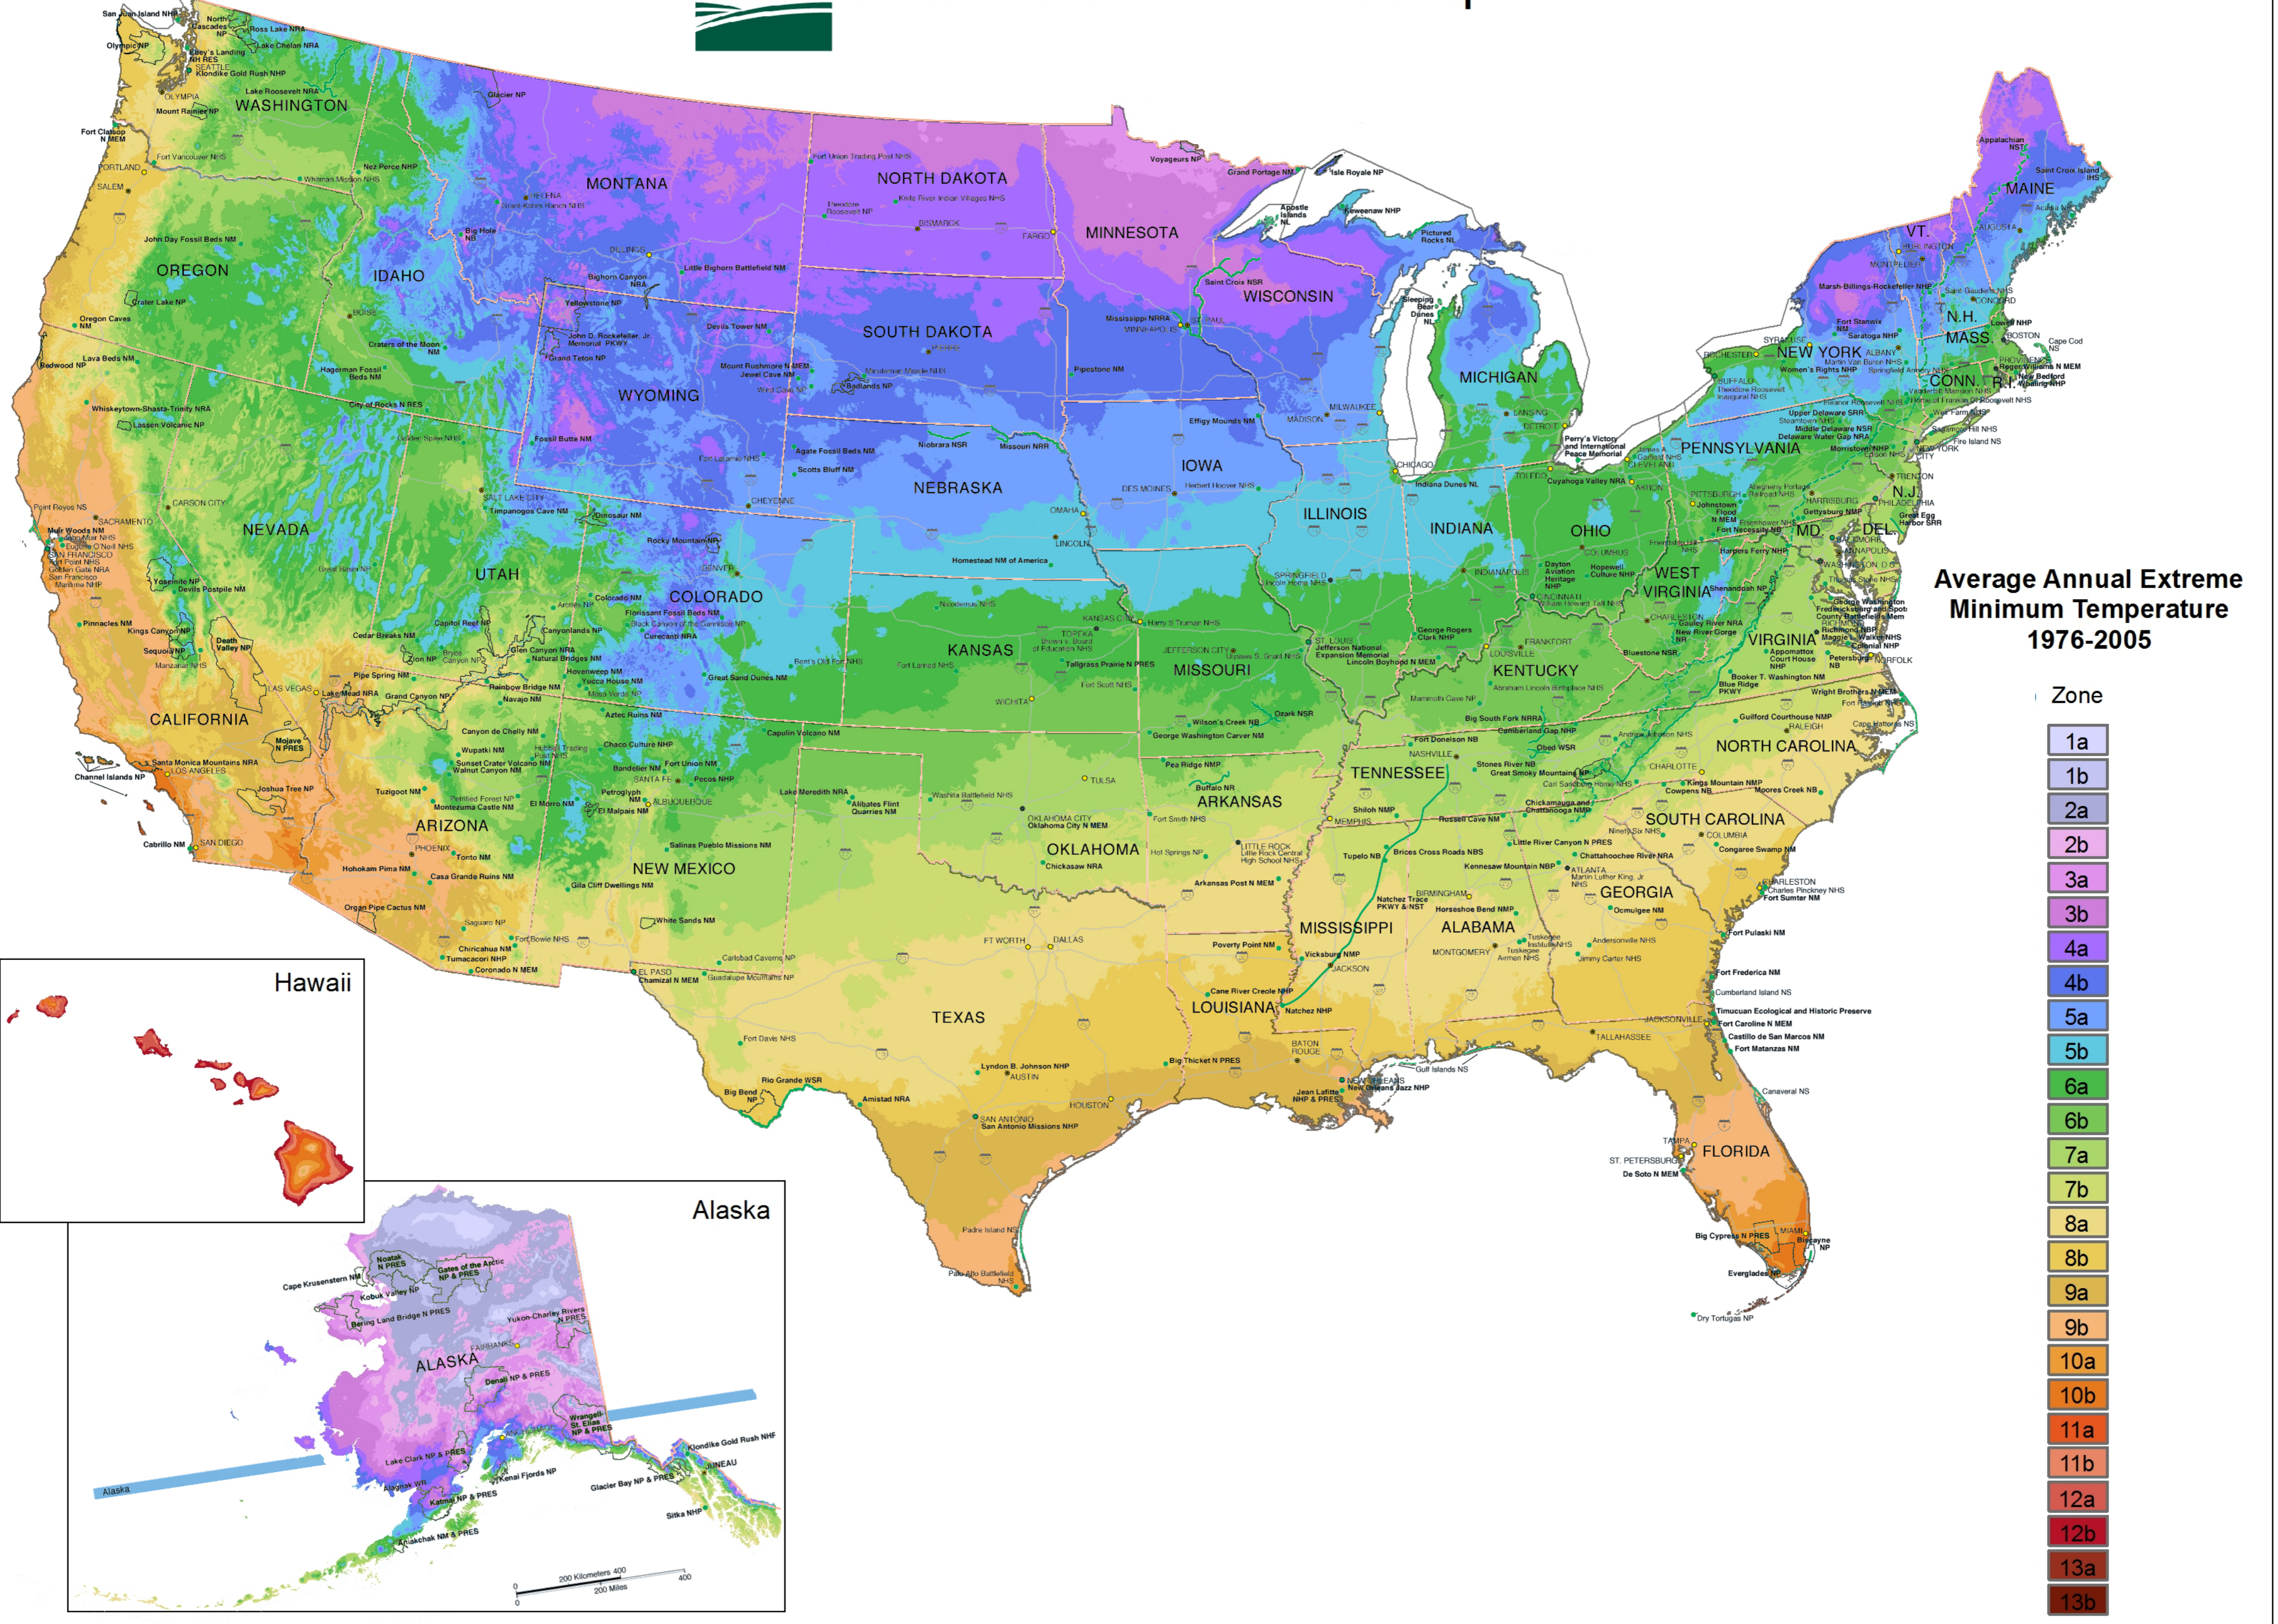

USDA Plant Hardiness Zone Map

Species per zone

	a	b	Red maple	Apple tree	Cypress	Malus	Crape Myrtle	Kiri - Royal	American Elm	Honey	Ginkgo
1											
2											
3											
4											
5											
6											
7											
8											
9											
10											
11											